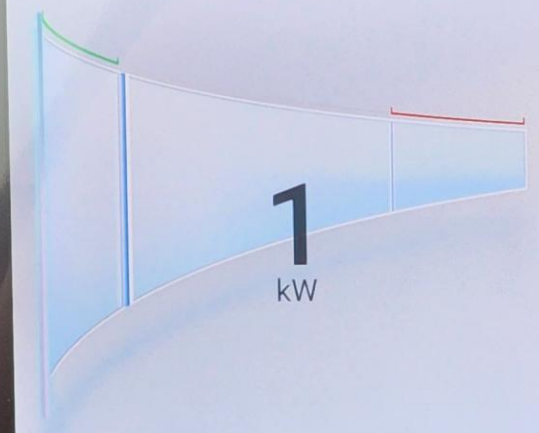

请您在使用产品前将产品保护膜
Please remove the protective film before using

10:23

OK

P

AS

25°C

(P)

1
kW