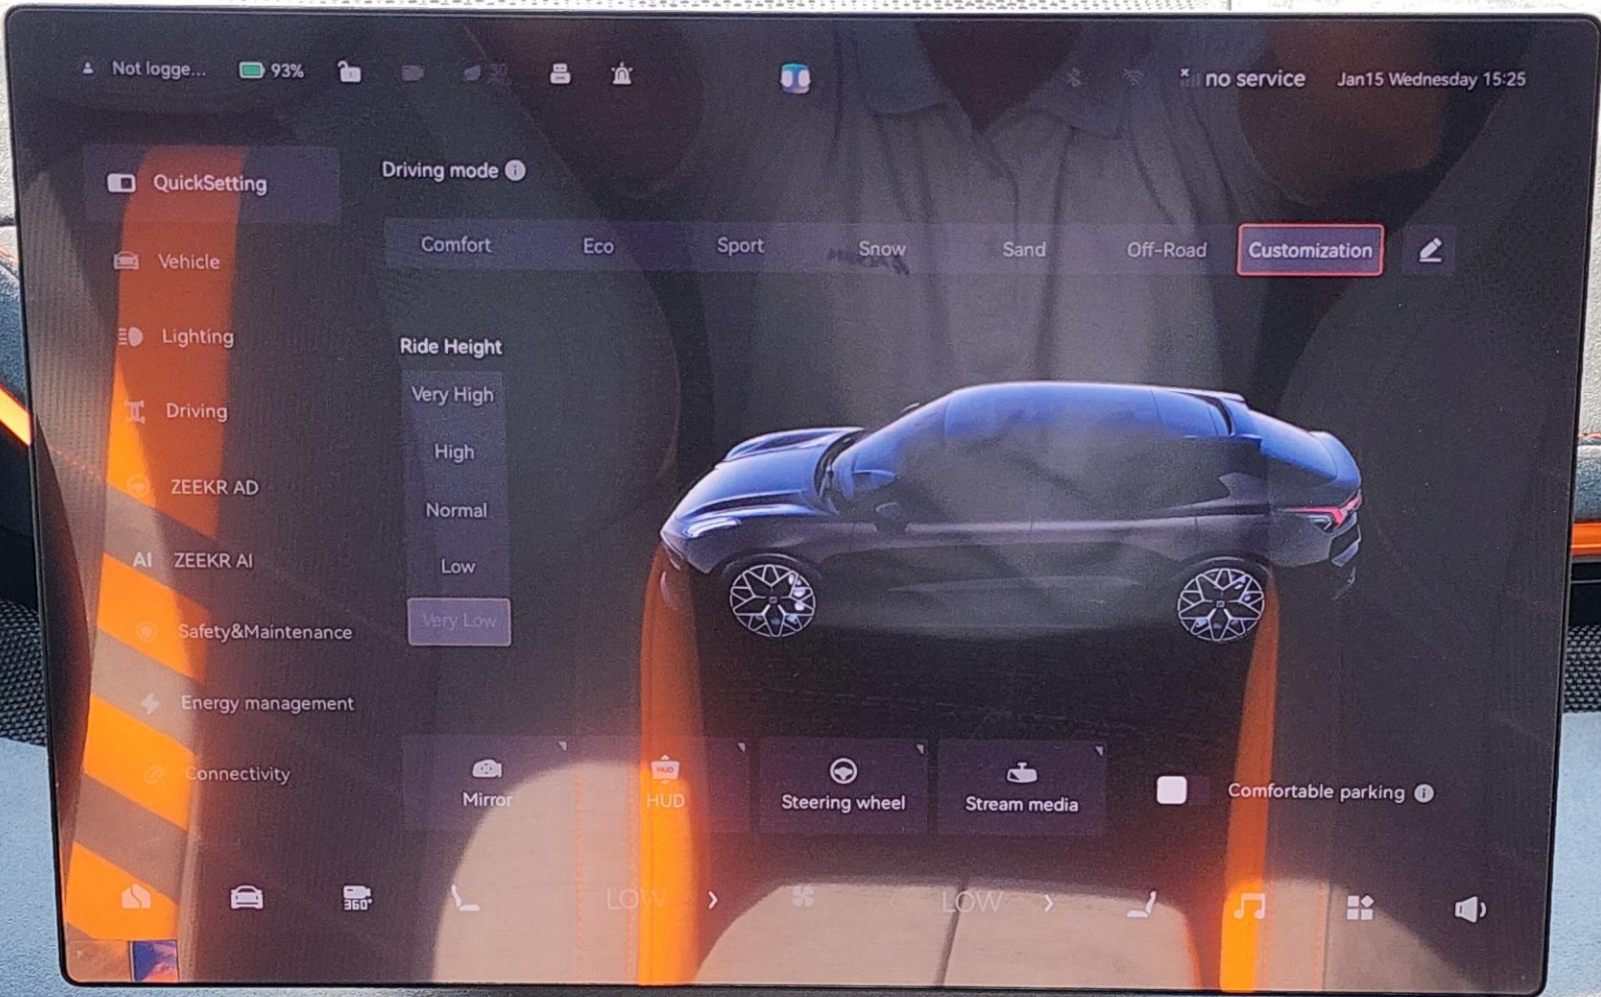

Not logge...

93%

no service Jan15 Wednesday 15:25

QuickSetting

Driving mode ⓘ

Vehicle

Comfort Eco Sport Snow Sand Off-Road Customization

Lighting

Ride Height

Driving

Very High

ZEEKR AD

High

AI ZEEKR AI

Normal

Safety&Maintenance

Low

Energy management

Very Low

Connectivity

Mirror

HUD

Steering wheel

Stream media

Comfortable parking ⓘ

Home

Vehicle

360

LOW >

LOW >

Music

App Store

Speaker