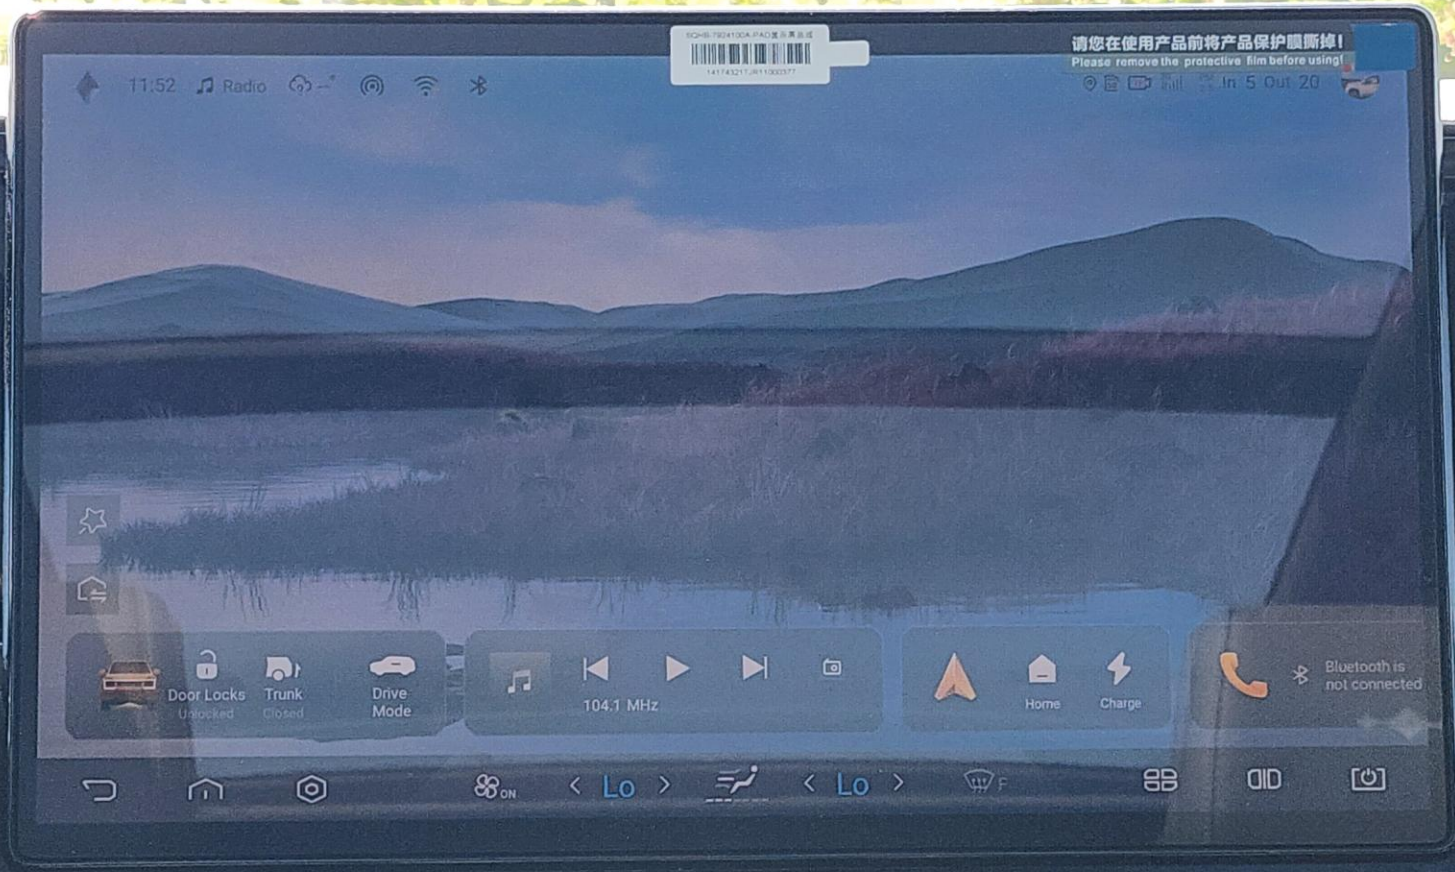

SC046-10041004-PA01 请撕掉保护膜
141743217-0011000377

请您在使用产品前将产品保护膜撕掉!
Please remove the protective film before using!

11:52 Radio

In 5 Out 20

Door Locks Unlocked
Trunk Closed
Drive Mode

104.1 MHz

Home Charge

Bluetooth is not connected

Navigation Home Settings Fan < Lo > < Lo > Wi-Fi App Store Power