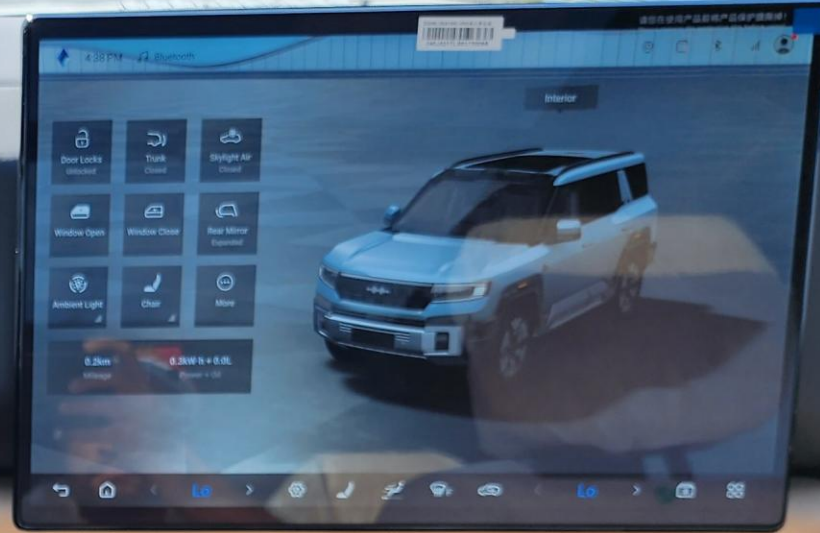

## FEATURES

- HUAWEI Driving Assistance System
- Heated & Ventilated Seats with Massage
- 18-Speaker Sound System including in Driver Headrest
- Panoramic Roof with Power Sunroof
- Head-Up Display, Interior Ambient Lighting
- Adaptive Cruise Control with Radar
- 360 Camera with Parking Sensors with Auto Park
- Lane Keep Assist, Lane Change
- Bluetooth Phone Set
- Tire Pressure Monitoring System
- Passenger Screen, Fridge, Child Lock
- Rear AC Controls
- Rear Touch Screen
- (2) 50W Wireless Phone Charging Pads
- Electric Side Steps, Roof Rails
- Digital Rear-View Mirror
- Rear Power Seats