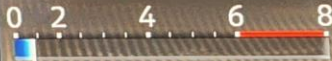

23 °C

P

STANDARD

0

km/h

x1000r/min

Press to Control this Screen

418 km