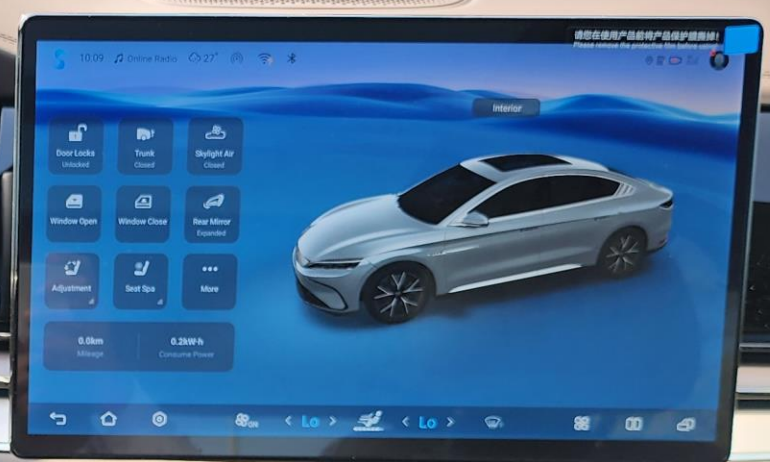

**2024
BYD HAN**

2024 BYD HAN

PERFORMANCE

- 5-Seater Full-Size Sedan EV
- Rear Wheel Drive
- Single Motor 87 kWh Battery
- 605 km Range
- 19-inch Rims; Giti Tires

FEATURES

- Ventilated Seats with Massage
- Dynaudio Surround Sound System
- Panoramic Roof
- 50-inch Head-Up Display
- Adaptive Cruise Control with Radar
- 360 Camera with Parking Sensors with Auto Park
- Lane Keep Assist, Lane Change with DiPilot
- Bluetooth Phone Set
- Tire Pressure Monitoring System
- Child Lock
- 50W Wireless Phone Charging Pad