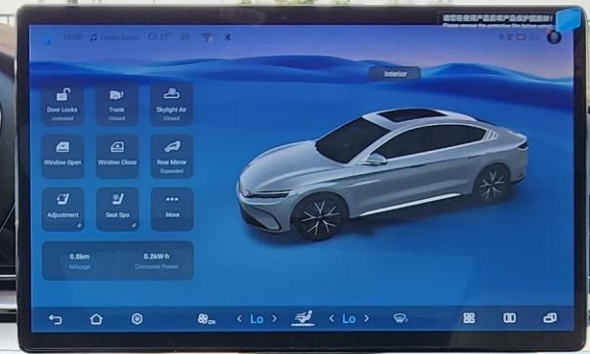

**2024
BYD HAN**

2024 BYD HAN

PERFORMANCE

- 5-Seater Full-Size Sedan EV
- Rear Wheel Drive
- Single Motor 87 kWh Battery
- 605 km Range
- 19-inch Rims; Giti Tires

FEATURES

- Ventilated Seats with Massage
- Dynaudio Surround Sound System
- Panoramic Roof
- 50-inch Head-Up Display
- Adaptive Cruise Control with Radar
- 360 Camera with Parking Sensors with Auto Park
- Lane Keep Assist, Lane Change with DiPilot
- Bluetooth Phone Set
- Tire Pressure Monitoring System
- Child Lock
- 50W Wireless Phone Charging Pad