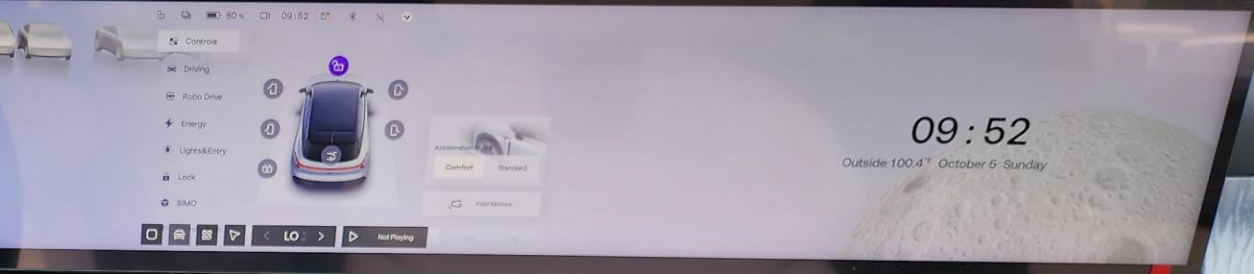

DIMENSIONS

- Length 4853; Width 1,990; Height 1611 (mm)
- Wheelbase 3,000 (mm); Weight 2,300 (kg)

R
P
Ⓢ
Ⓣ
Ⓡ

0
km/h

P

P

AIRBAG

SIMO is outside Switch inside