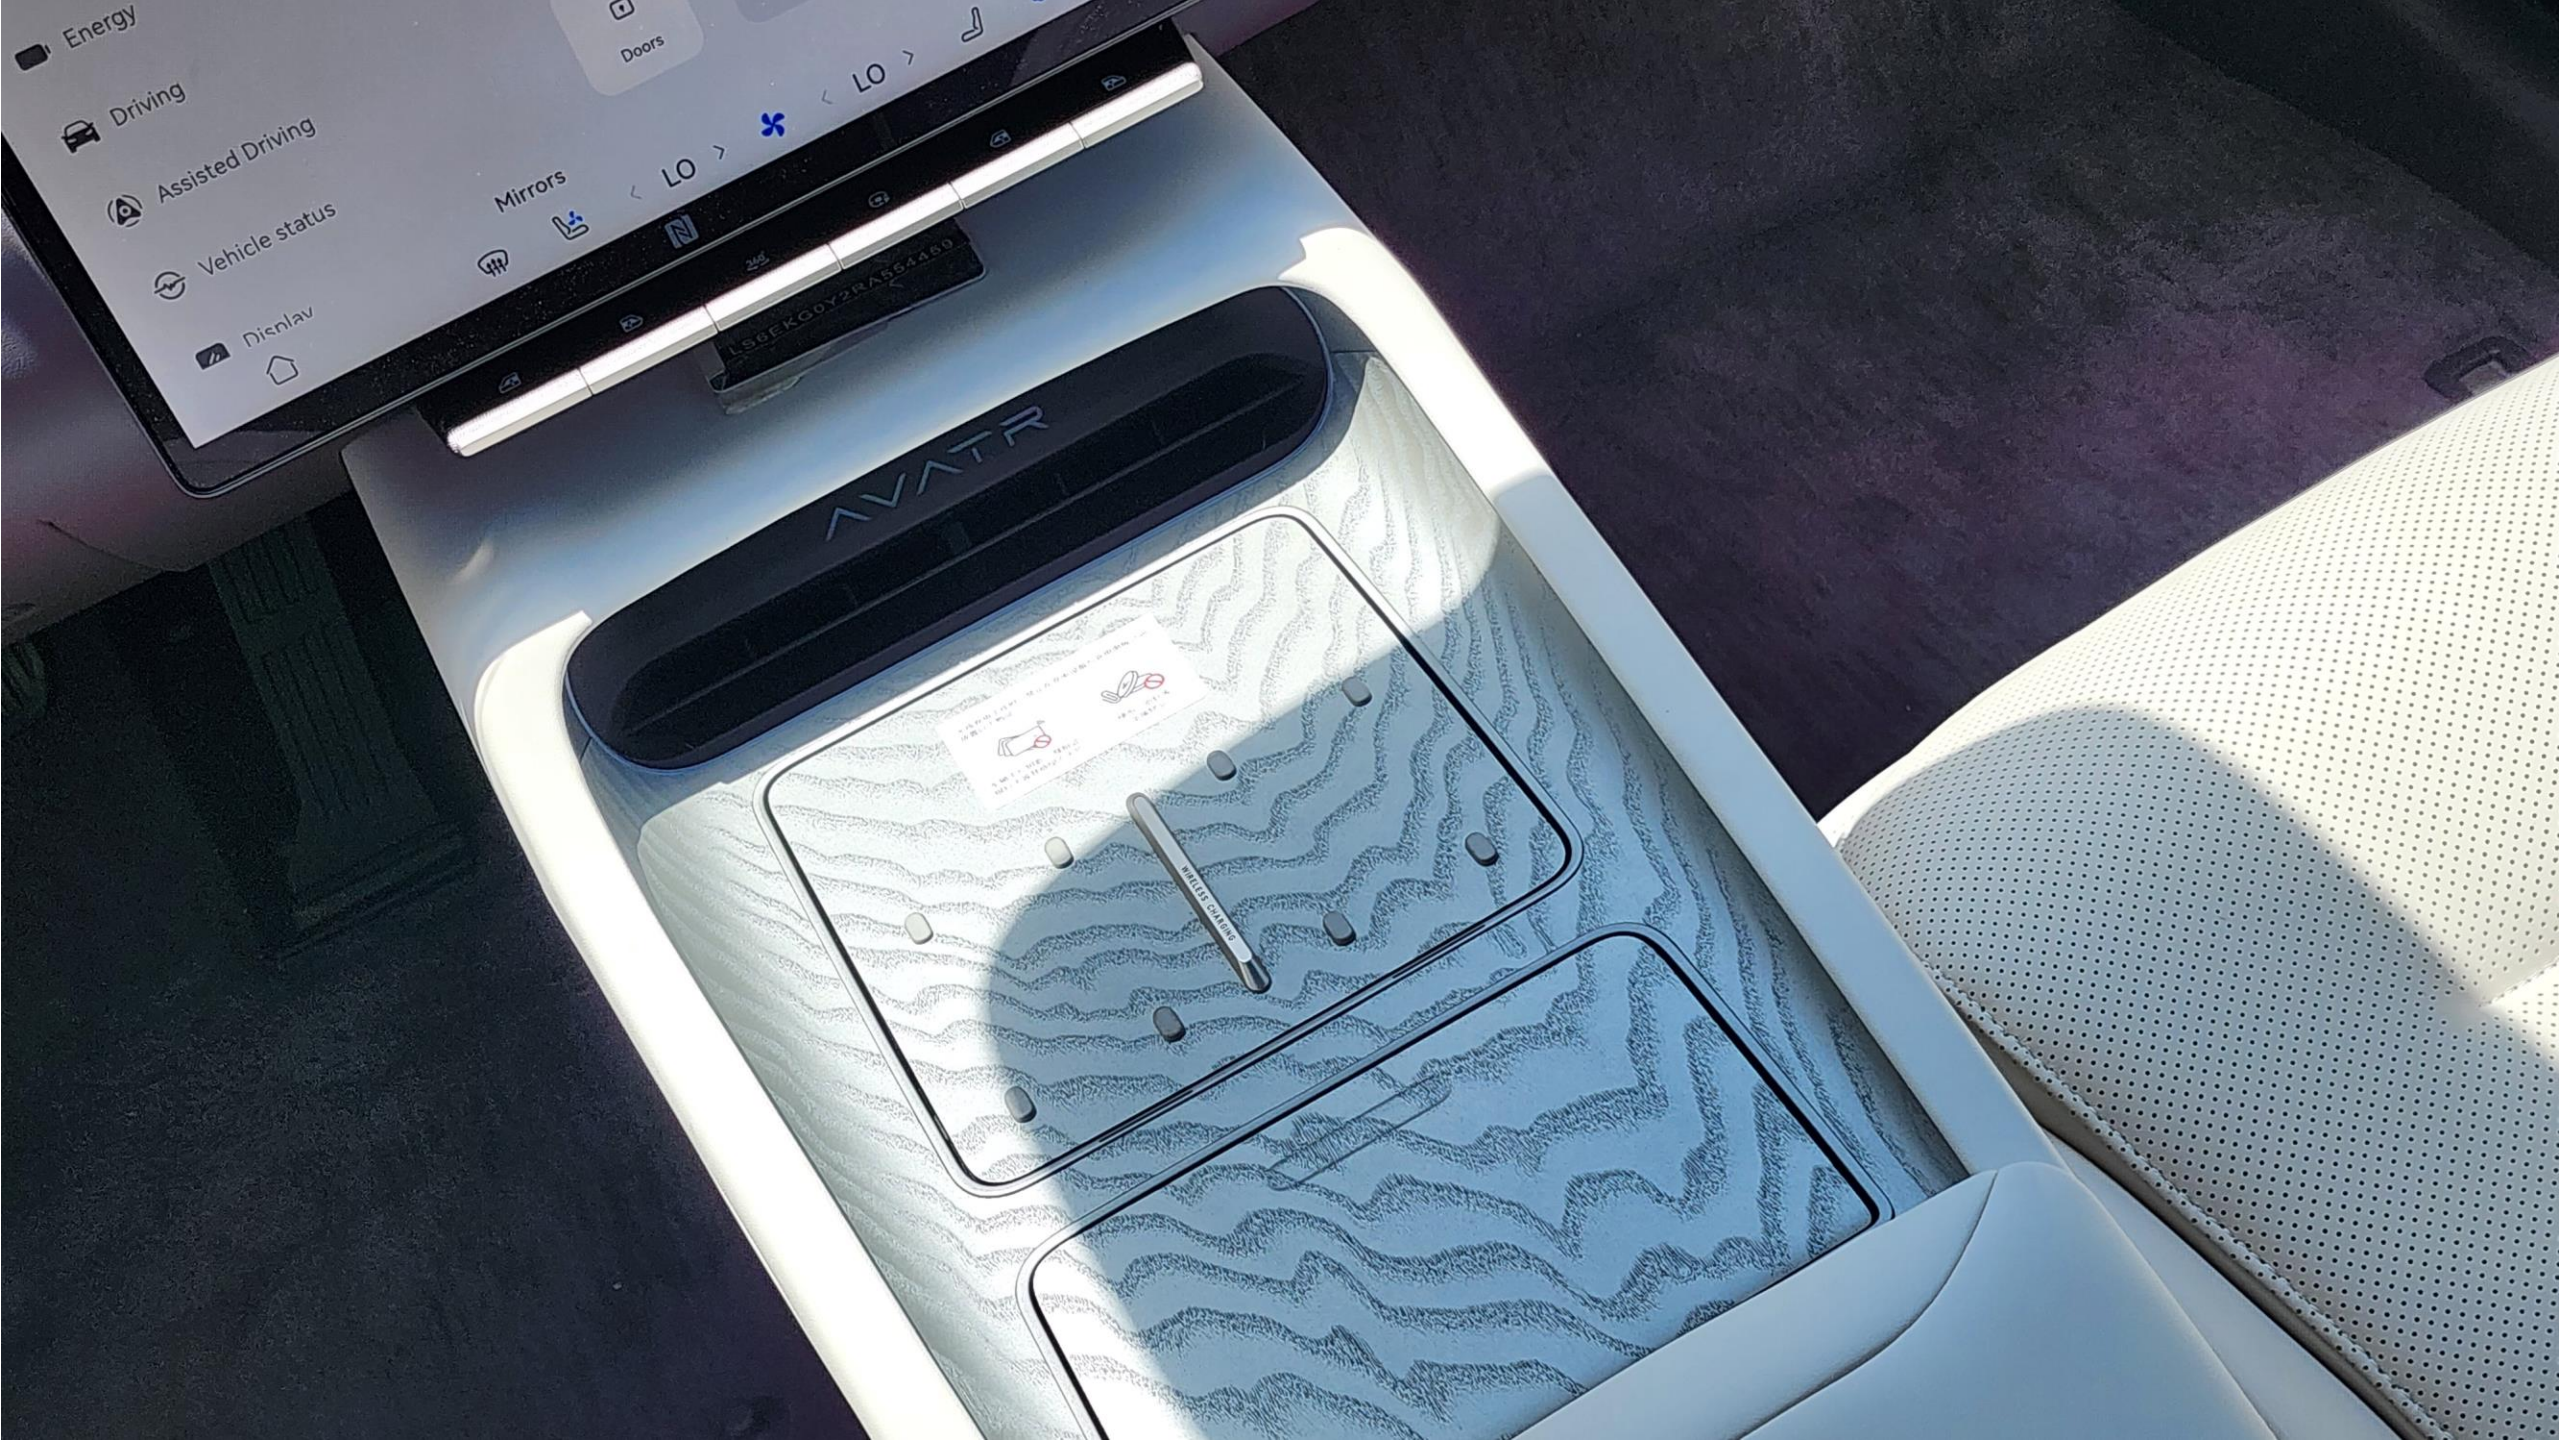

28° 16:03

请在产品使用前撕掉此保护膜
Quick Setting

Settings

- Quick controls
- Lights
- Energy
- Driving
- Assisted Driving
- Vehicle status
- Dienlav

Door Lock

Doors Windows Spoiler children lock

Mirrors

< LO > < LO >

Energy

Driving

Assisted Driving

Vehicle status

Display

Doors

Mirrors

LO >