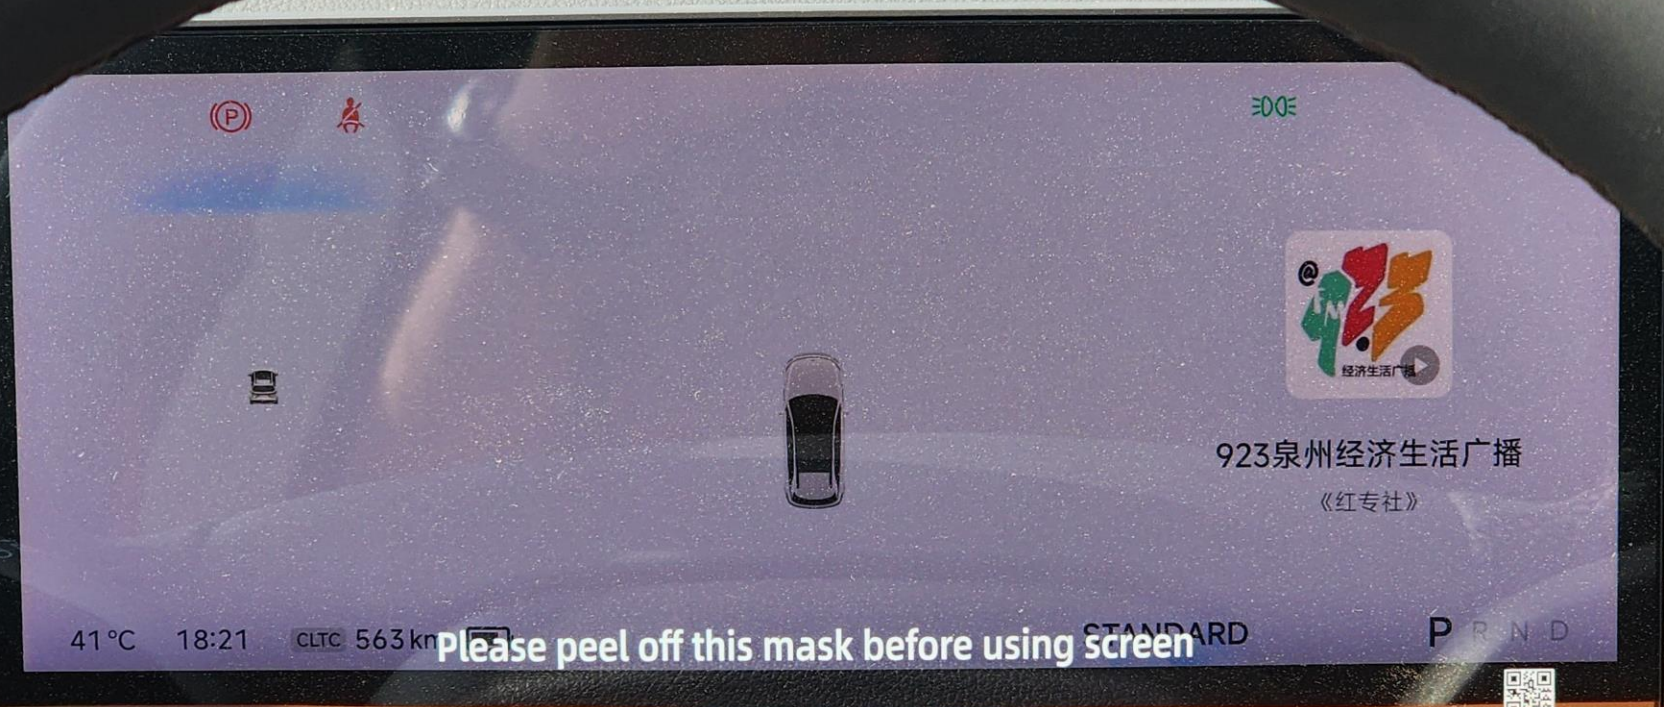

Please peel off this mask before using screen