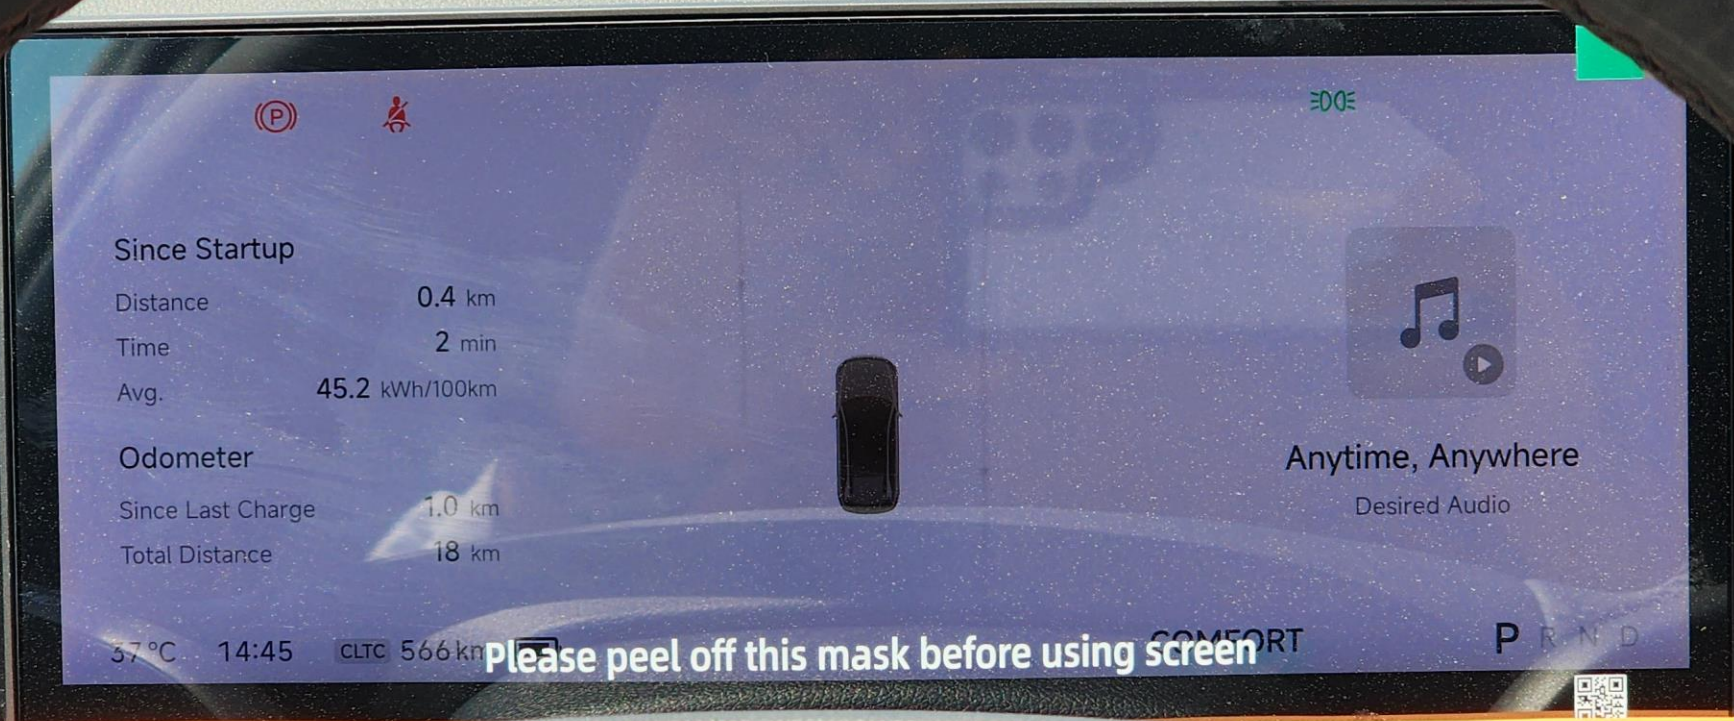

Please do not touch the screen before using screen

Please peel off this mask before using touch screen

566	45.2 km/h	P	Vehicle Health	
Wipers & Glass	2.7 km	2.8 km		
Lights	2.8 km	2.9 km		
Door				
Charger				
Range (km)	2.1 km	22 km	188 km	Turn Start
Driver Assistance				

Window & Door 2.7 bar

ID Lights 2.8 bar

Seat 2.8 bar

Drive 2.9 bar

Real-time VR Assist

Driver Assistance

Energy Curve

2.5 km 20 km 100 km Since Start