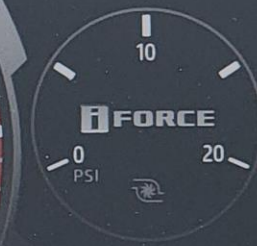

E F **READY**
 C H **P**

AUTO
OFF

MIST