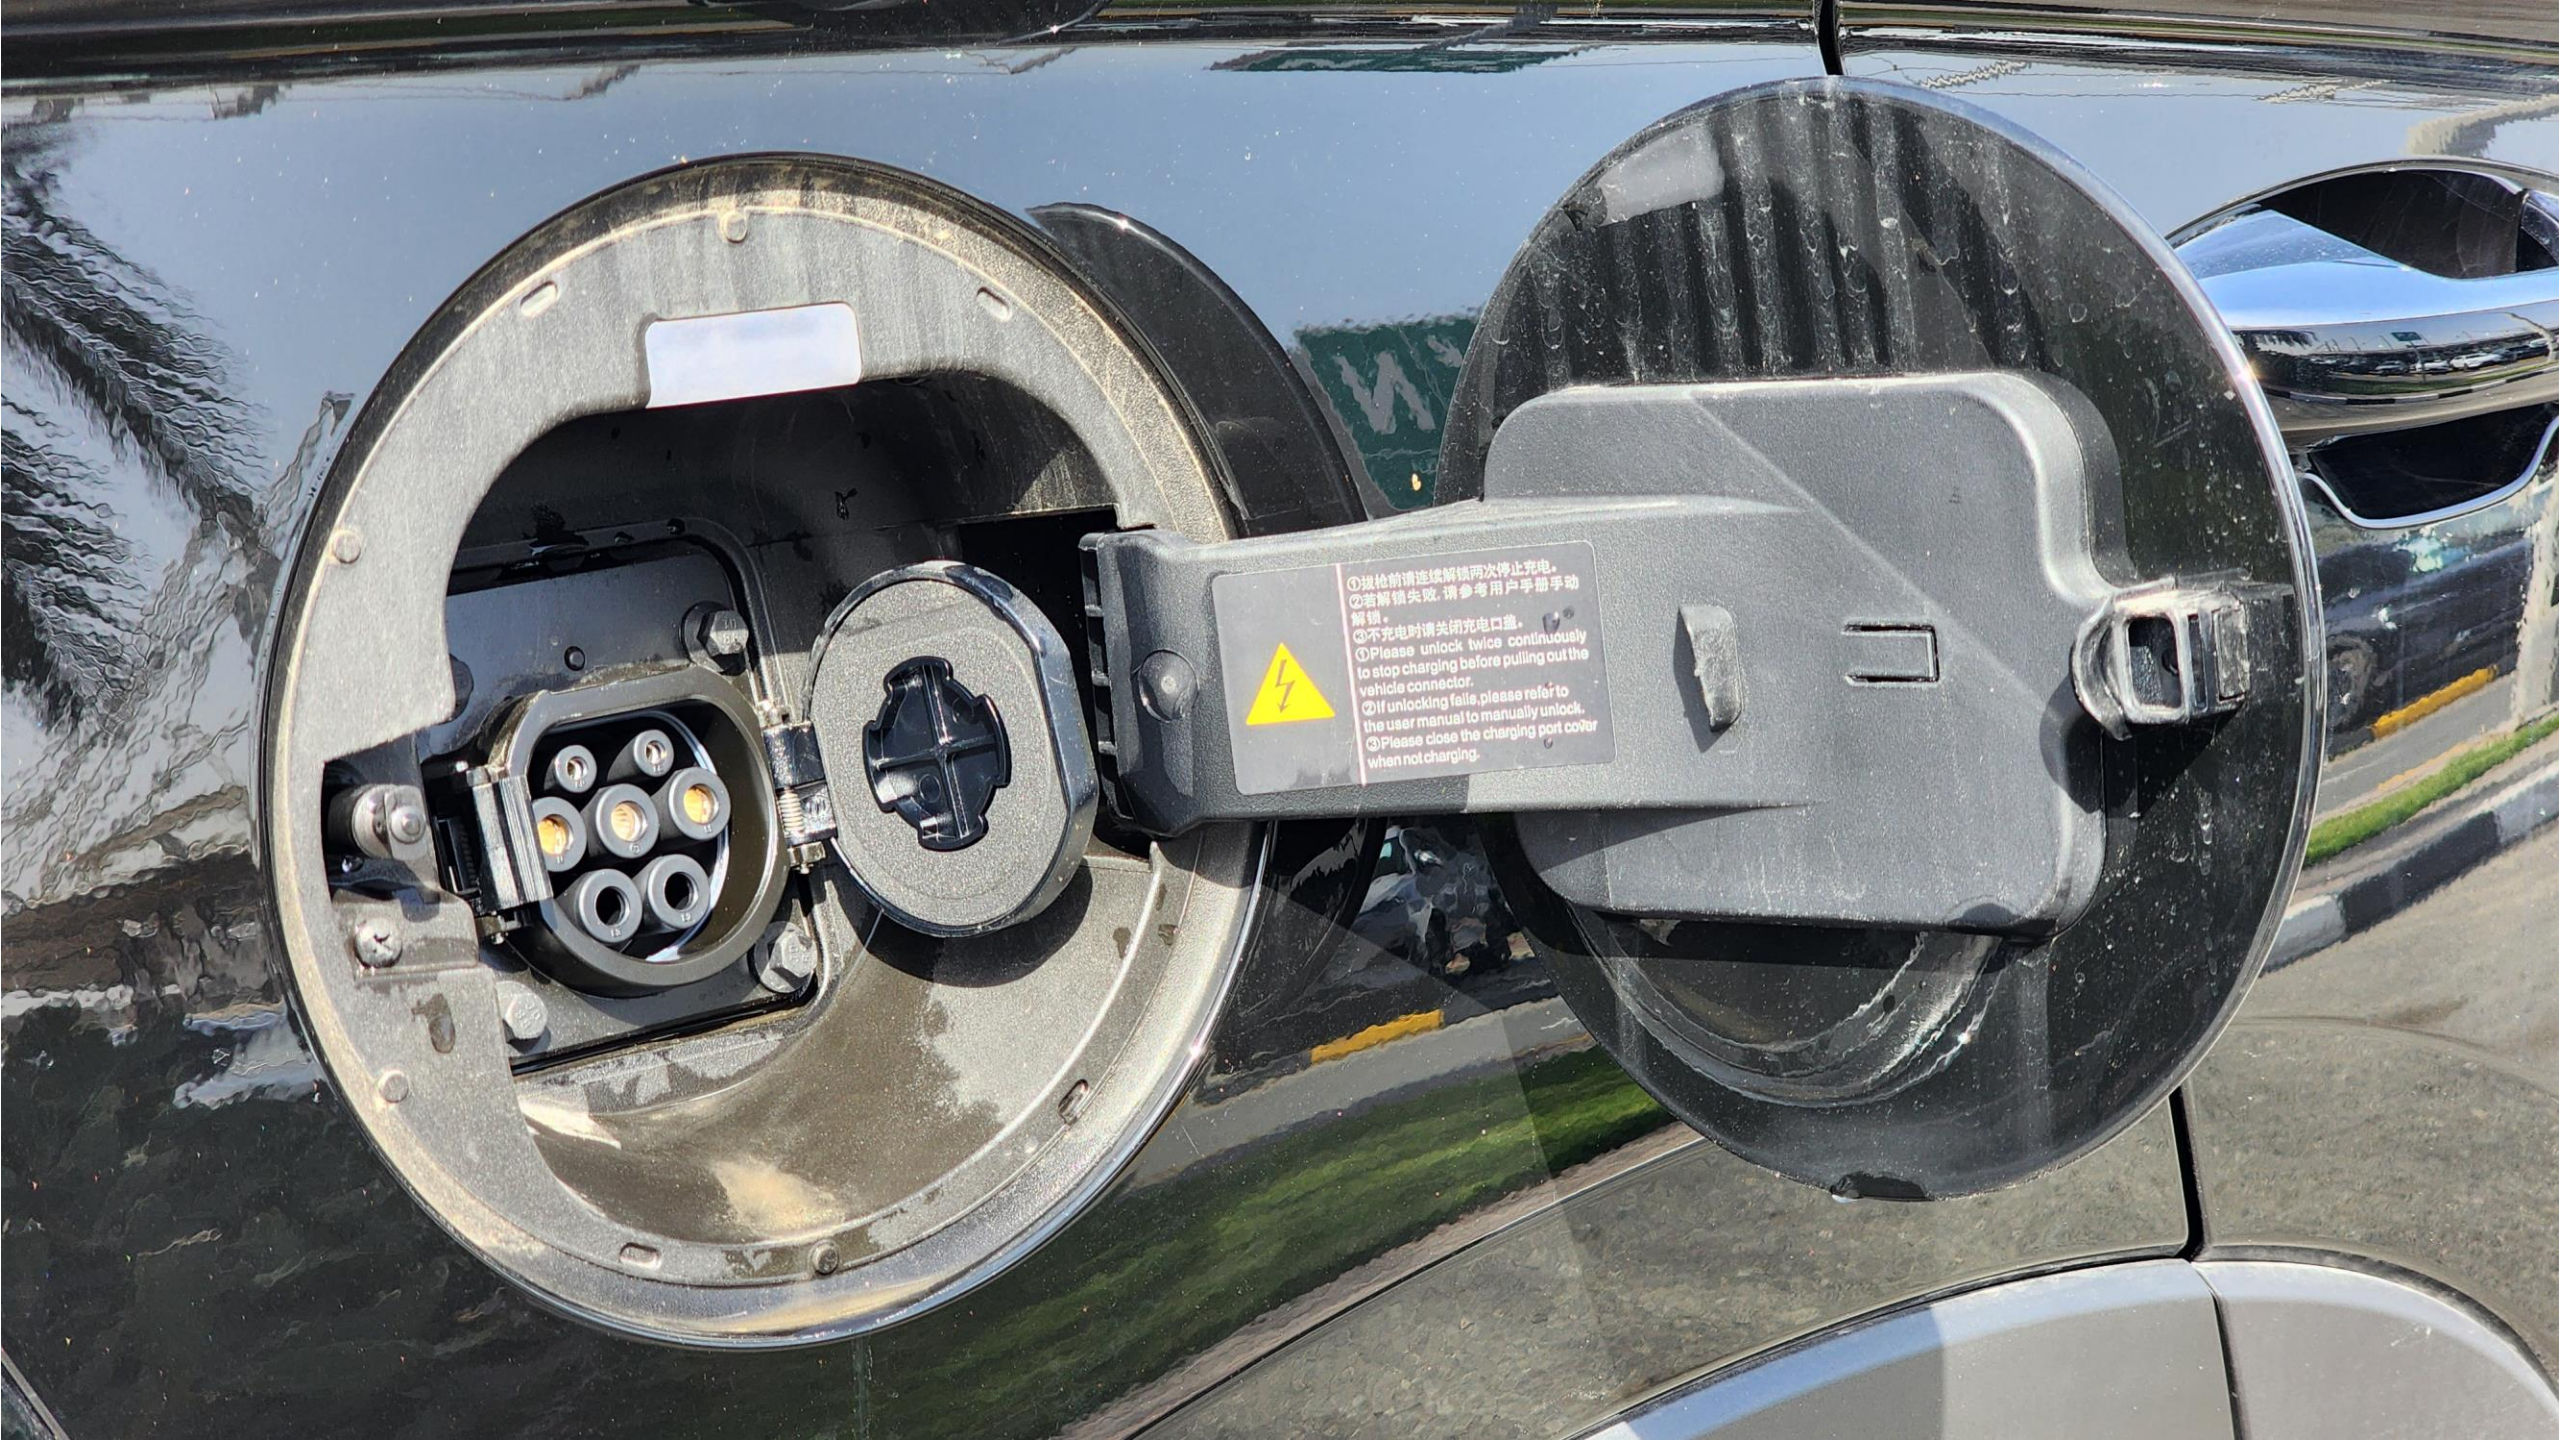

①拔枪前请连续解锁两次停止充电。
②若解锁失败，请参考用户手册手动解锁。
③不充电时请关闭充电口盖。
④Please unlock twice continuously to stop charging before pulling out the vehicle connector.
⑤If unlocking fails, please refer to the user manual to manually unlock.
⑥Please close the charging port cover when not charging.