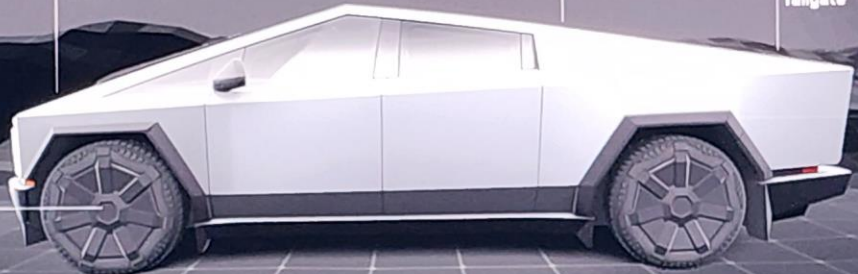

**2024
TESLA CYBERTRUCK**

TESLA CYBERTRUCK

PERFORMANCE

- All-Wheel Drive
- 600 Horsepower
- 0-100km/h in 4.1 seconds
- 550 km Range
- Top Speed 220 km/h
- Towing 5,000 kg
- 20-inch Wheels
- 16inch Ground Clearance
- 4-Wheel Steering
- Rear Differential Lock
- Air Suspension
- 250 kW Supercharge 220 km Range in 15 min

FOUNDATION

Three control buttons on the seat base: a rectangular button, a vertical slider, and a square button.

Small white label with a QR code and text, likely a manufacturer's identification tag.

Silver metal plate with a laser-etched logo, possibly a brand or model identifier.

205 km

6:03 pm 42°C

Open Frunk

Open Tonneau

Open Tailgate

Entry Ride Height

☰ Choose Media Source

🎵