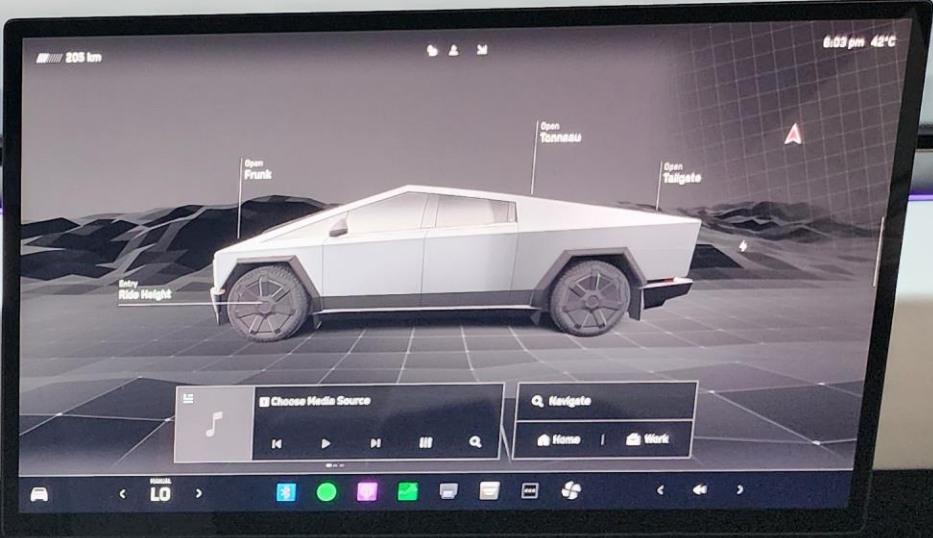

Region : American Spec
Odometer : 800 Km

FEATURES

- 5-Seater Electric Pick-Up
- Bluetooth Phone Set
- 360 Camera with Parking Sensors
- Radar
- Digital Rear Display
- 2 Wireless Phone Charging Pad
- Front & Rear Heated Seats
- Tire Pressure Monitoring System
- 15 Speakers, 2 Subwoofers Surround Sound Audio

FOUNDATION

Three control buttons on the seat base: a rectangular button, a vertical slider, and a square button.

Small white label with a QR code and text, likely a manufacturer's identification tag.

Silver metal plate with a laser-etched logo, possibly a brand or model identifier.