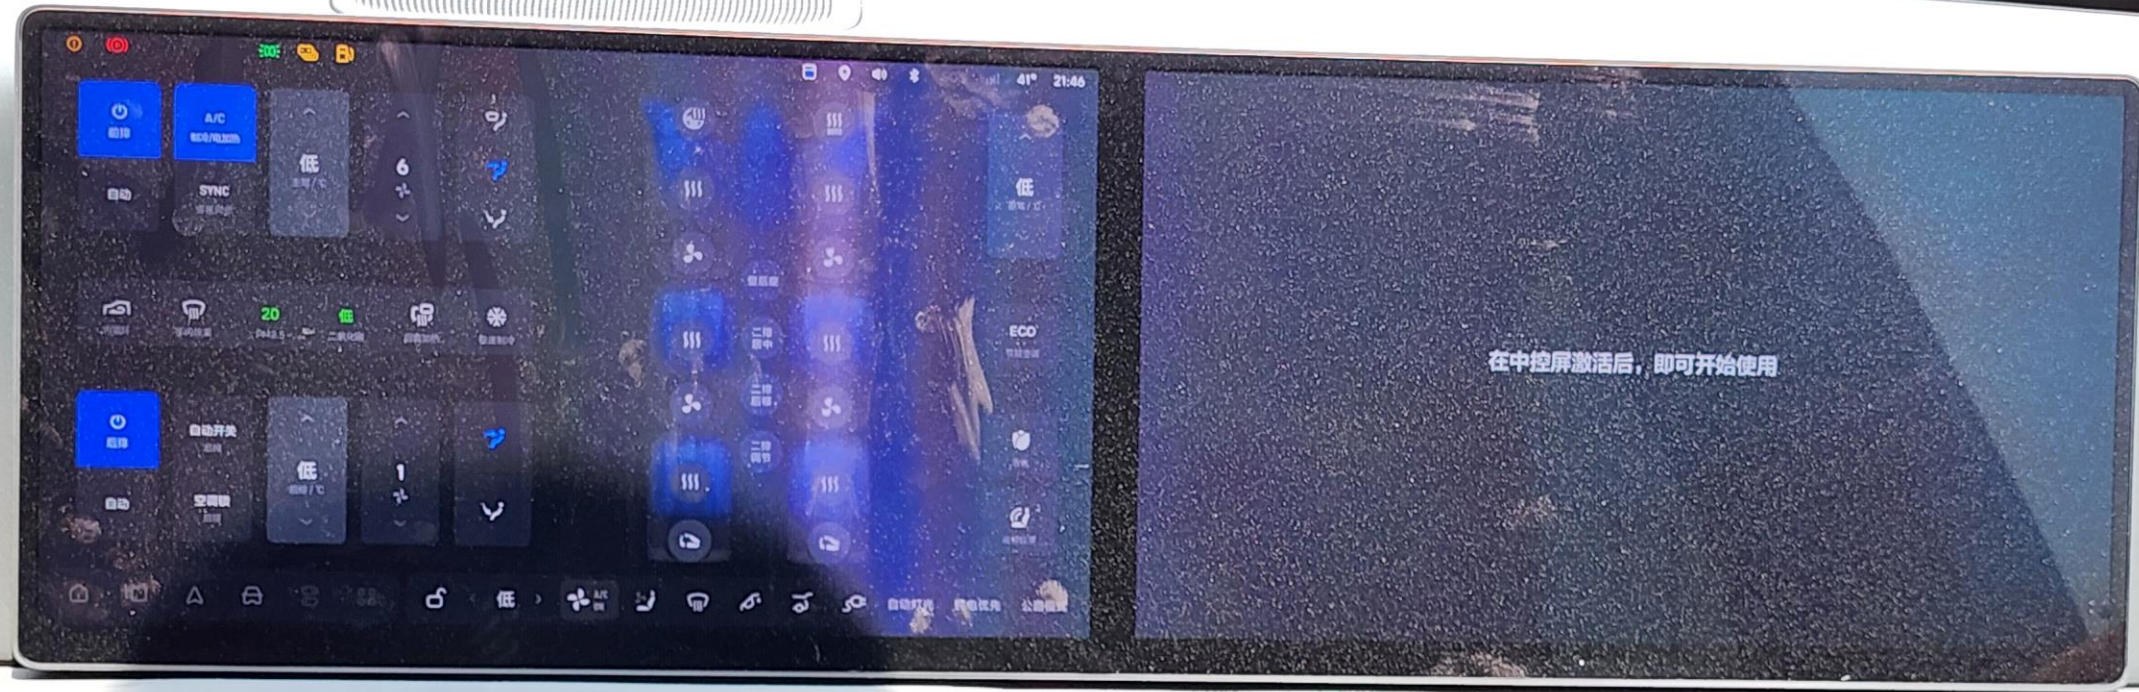

在中控屏激活后, 即可开始使用

AIRBAG