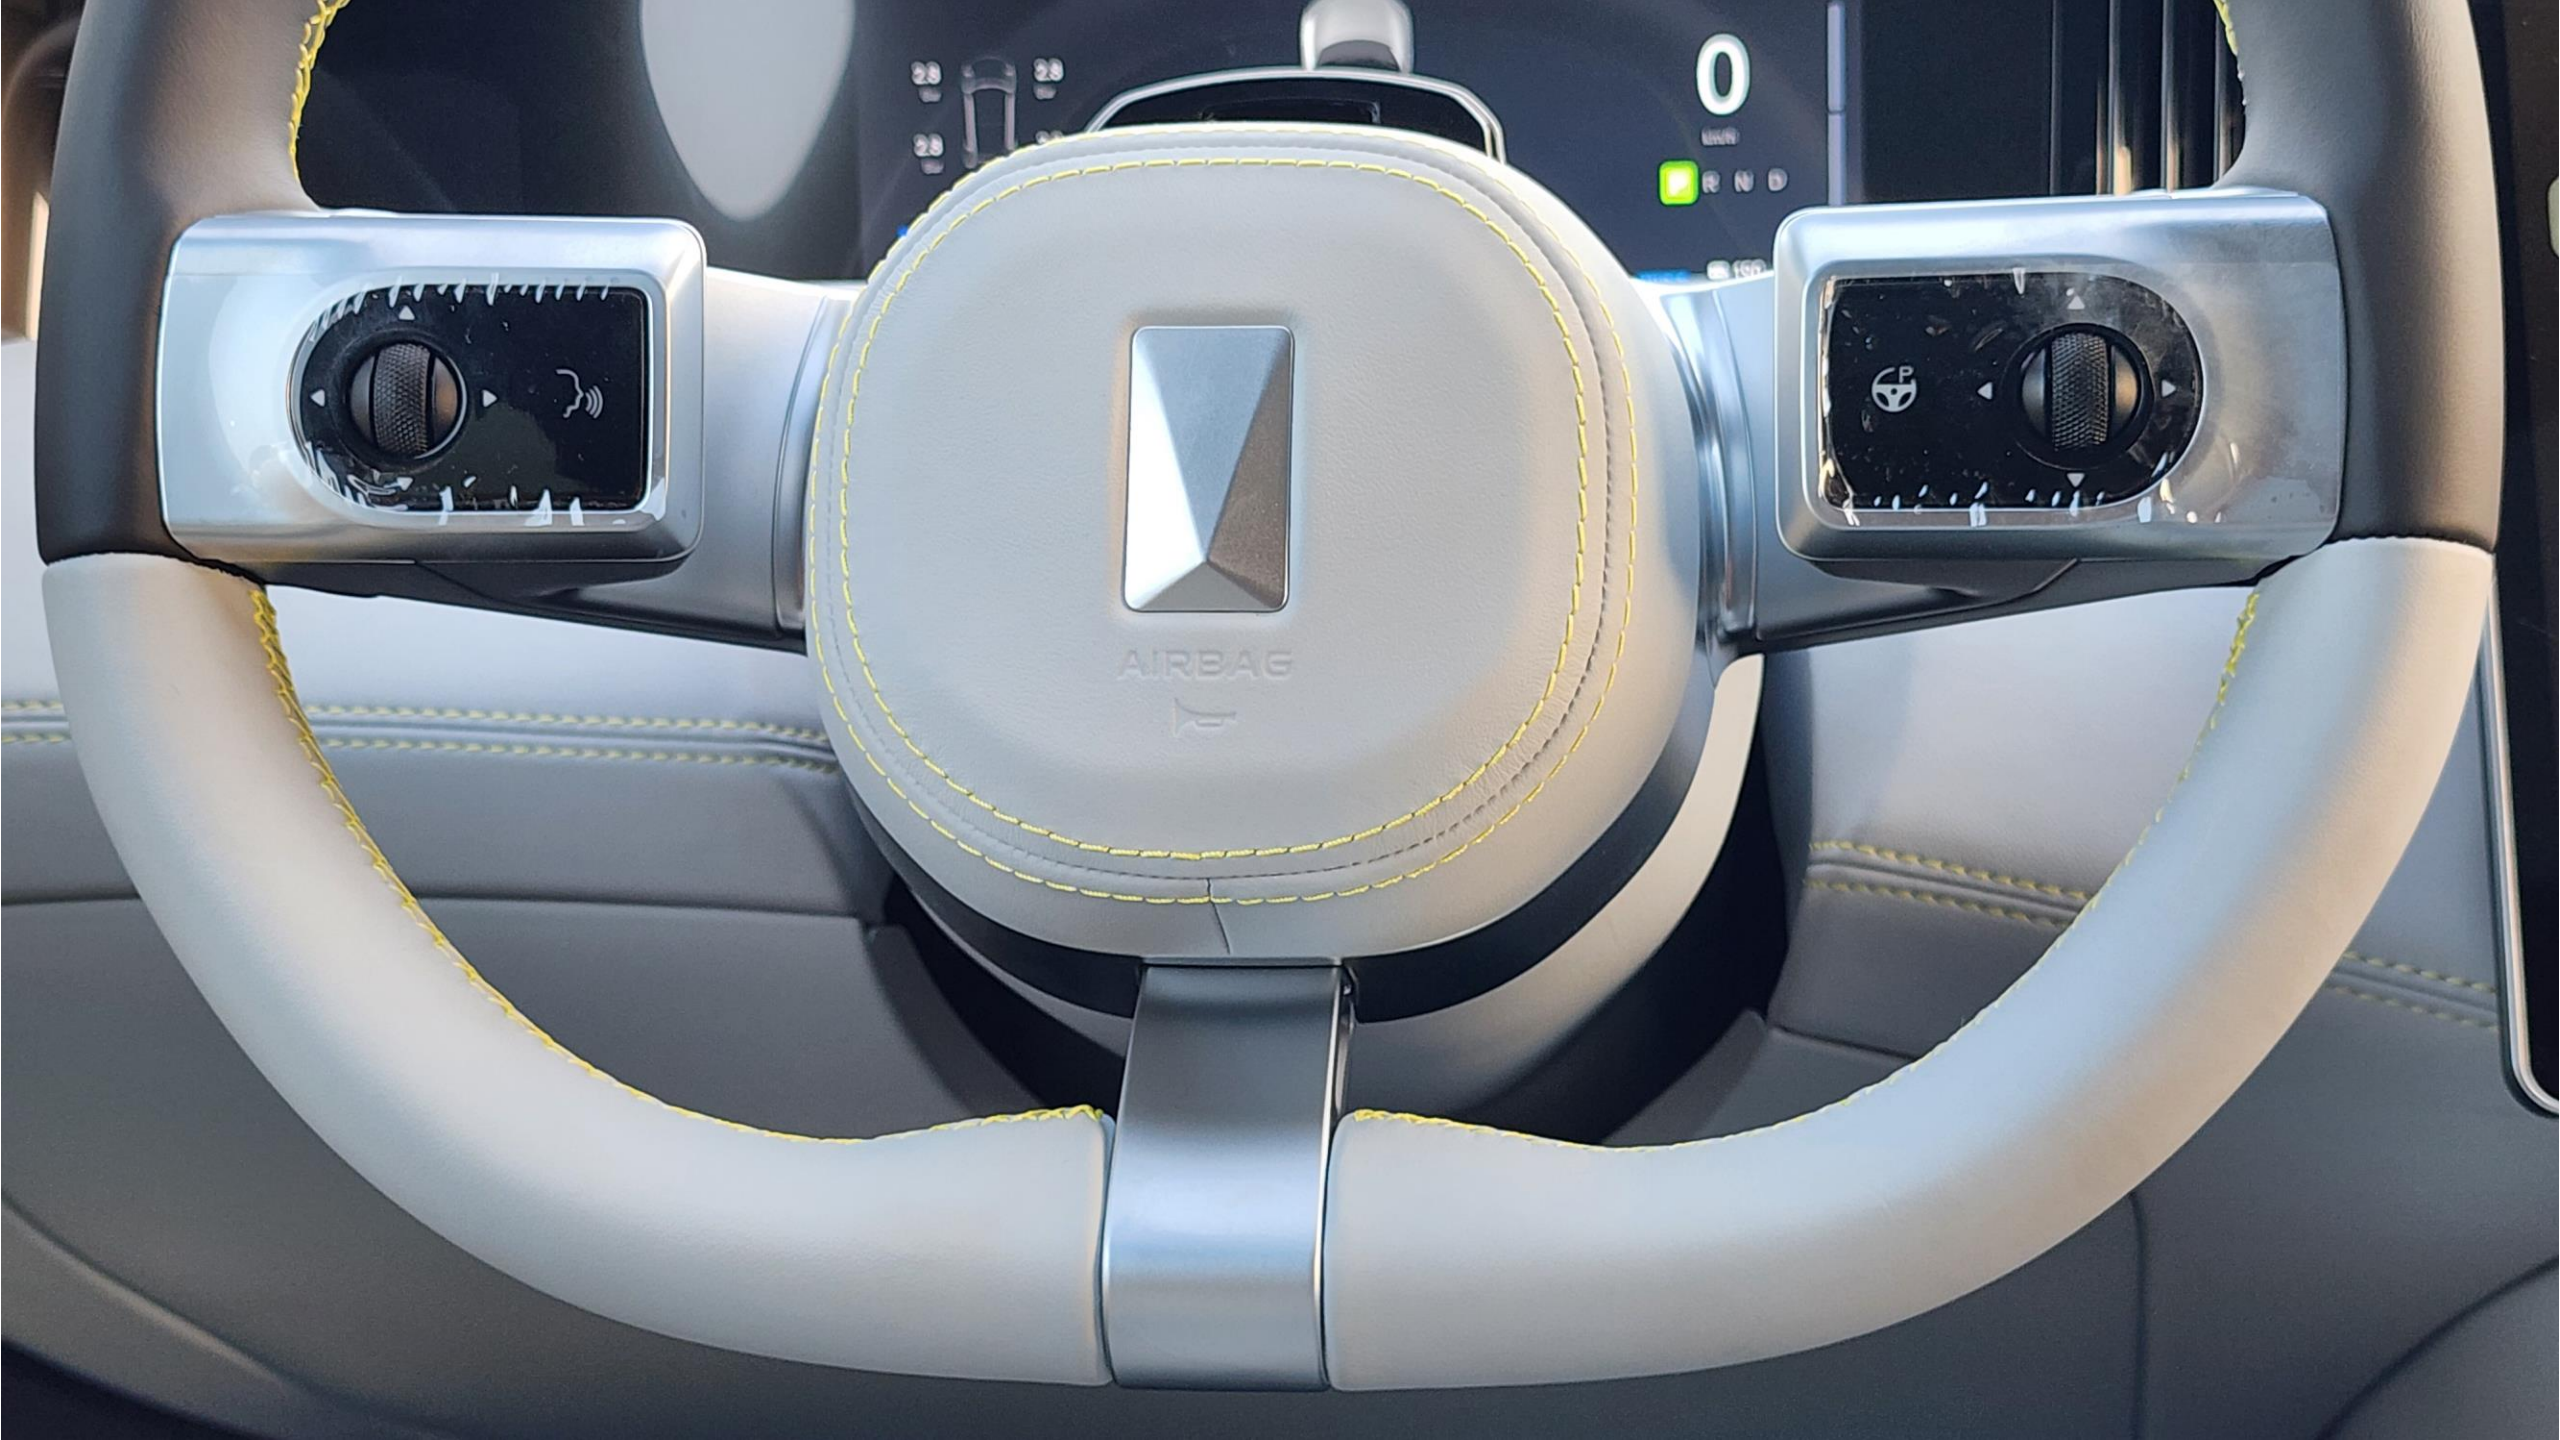

### Settings

- Quick controls
- Lights
- Energy
- Driving
- Assisted Driving
- Vehicle status
- Navigation

Rearview mirror

Doors Side mirrors GloveBox Windows Electric spoiler children lock

< LO > < LO >

38.0 °C 10:11