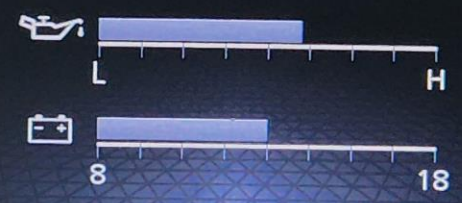

Auxiliary Gauges