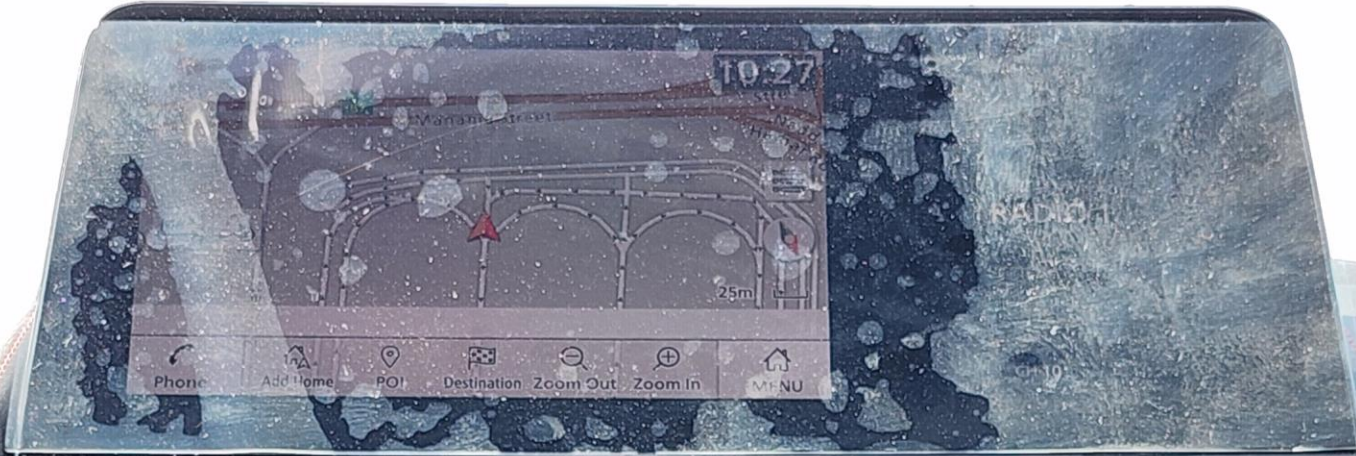

VOL
PUSH

SEEK TRACK

TUNE-FOLDER
PUSH AUDIO

REAR ON-OFF REAR CTRL

18°C SYNC 18°C REAR

SRS AIRBAG