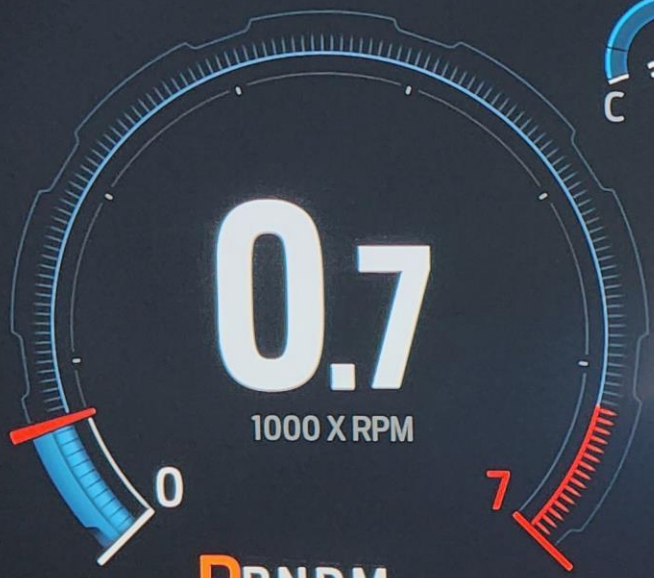

P R N D M

32°

Fuel economy

Average 20.8 l/100 km

36386.0 km

FM 92.0

S