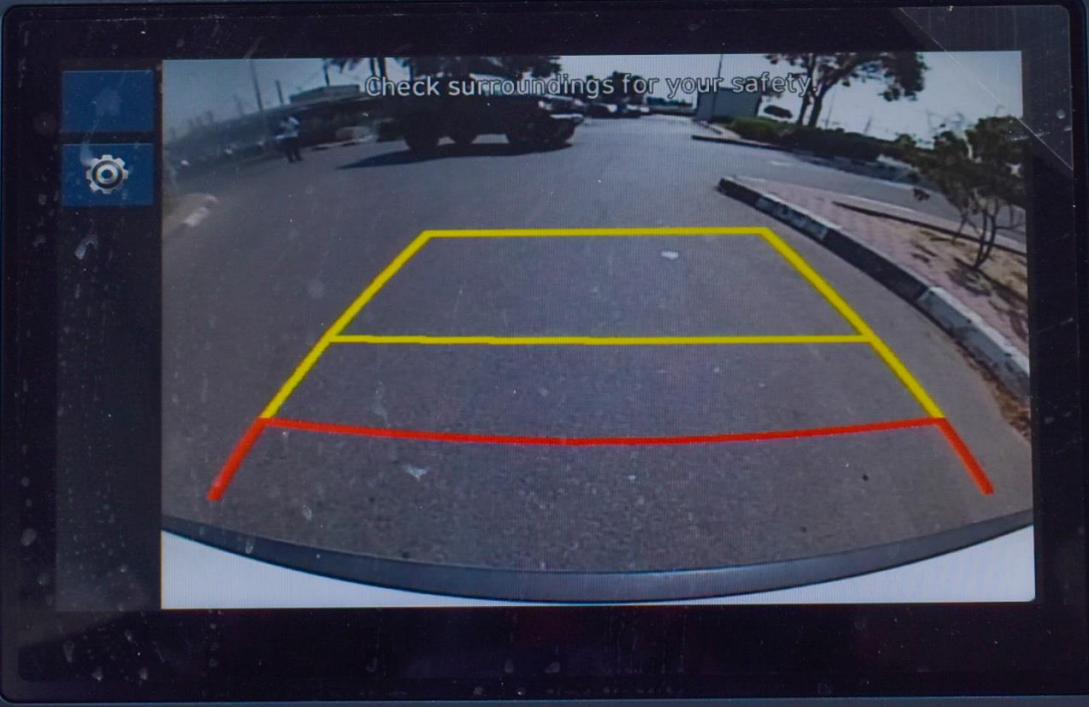

RADIO
MEDIA
☆

< SEEK
TRACK >
SETUP

PWR
PUSH VOL

ENTER TUNE
FILE

RADIO

MEDIA

PWR
PUSH

VOL

Check surroundings for your safety.

< SEEK

TRACK >

SETUP

ENTER

TUNE
FILE

ENGINE
START
STOP

PWR
PUSH