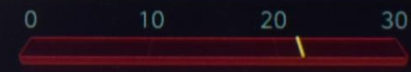

KUMHO

SOLUS SH568

215/60 R17 96H

Always Use Seat Belts
Always Buckle Up
Always Use Proper Tie-Down Technique
Always Use Proper Lifting Technique
Always Use Proper Lifting Technique

AIRBAG

P

Shipping mode

MODE

OK

|||

D

0 km/h

38°C

22.0 L/100km

SPORT

13 km