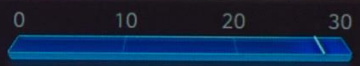

27.6 L/100km

14 km

RADIO

MEDIA

PWR
PUSH

VOL

Home icon Thu, 01.06 11:32 AM Menu icon

General settings