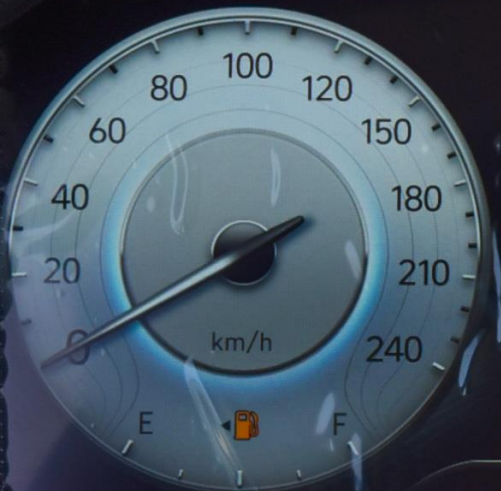

Drive information

0.3 km
99.9 L/100km
0:15 h:m

Shipping mode

--- %
Hold [OK] : Disable

38°C

27.6 L/100km

14 km