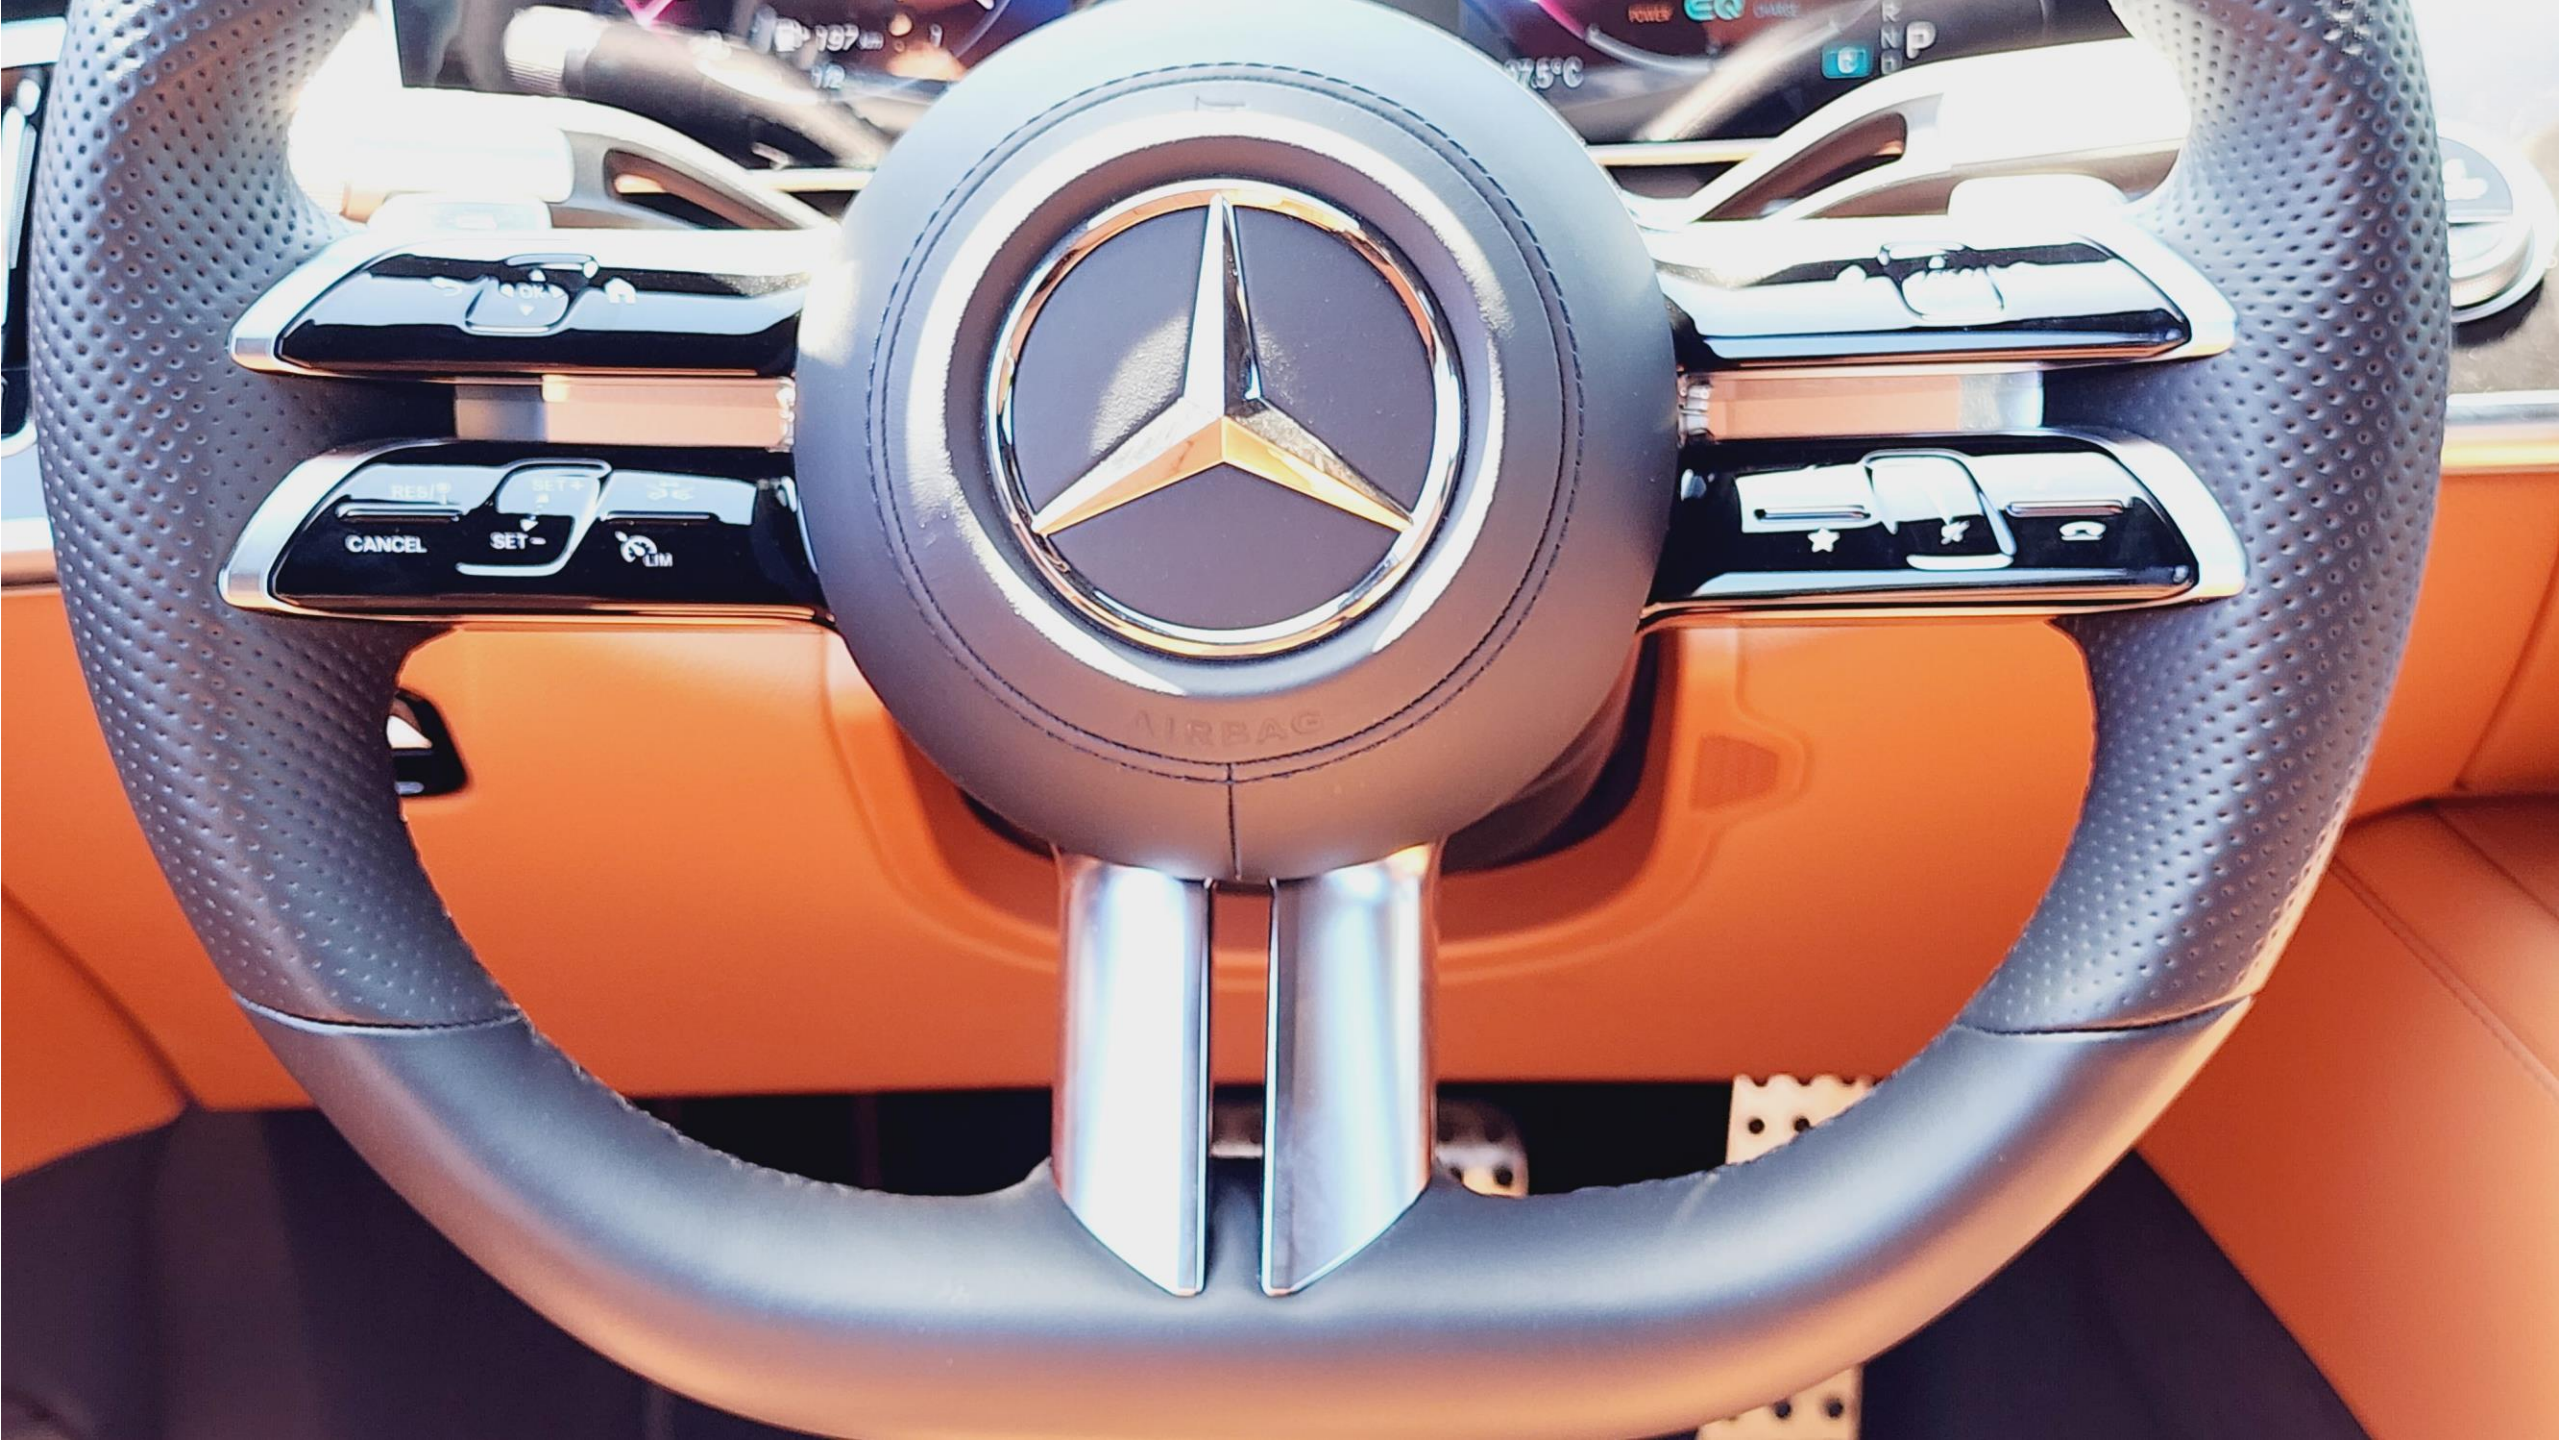

## 2021 MERCEDES-BENZ S500

- 3,037km Used
- GCC Spec
- 3.0L 6 Cylinder Petrol Engine
- 429 Horsepower
- 4Matic All-Wheel-Drive
- 9-Speed Automatic Transmission
- 360 Camera with Parking Sensors
- Adaptive Cruise Control
- Start Stop Engine
- Wireless Charging
- Leather Seats
- Panoramic Roof
- Bluetooth Phone Set
- Navigation
- Burmeister Surround Sound
- Power Windows
- Power Locks
- Keyless Entry
- Keyless Start
- Power Seats
- Dual Zone Climate Control

Search

Navigation  
Dubai

Phone  
Aaron's S22 Ultra

Radio  
TuneIn Radio

OFF

OFF

Climate menu

DYNAMIC