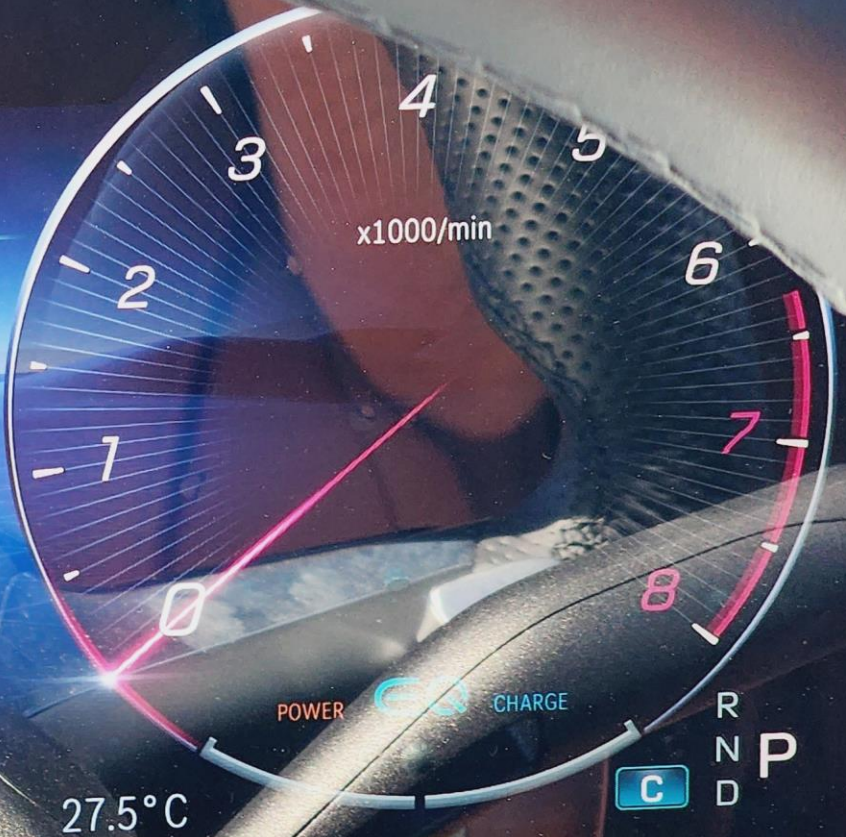

## 2021 MERCEDES-BENZ S500

- 3,037km Used
- GCC Spec
- 3.0L 6 Cylinder Petrol Engine
- 429 Horsepower
- 4Matic All-Wheel-Drive
- 9-Speed Automatic Transmission
- 360 Camera with Parking Sensors
- Adaptive Cruise Control
- Start Stop Engine
- Wireless Charging
- Leather Seats
- Panoramic Roof
- Bluetooth Phone Set
- Navigation
- Burmeister Surround Sound
- Power Windows
- Power Locks
- Keyless Entry
- Keyless Start
- Power Seats
- Dual Zone Climate Control